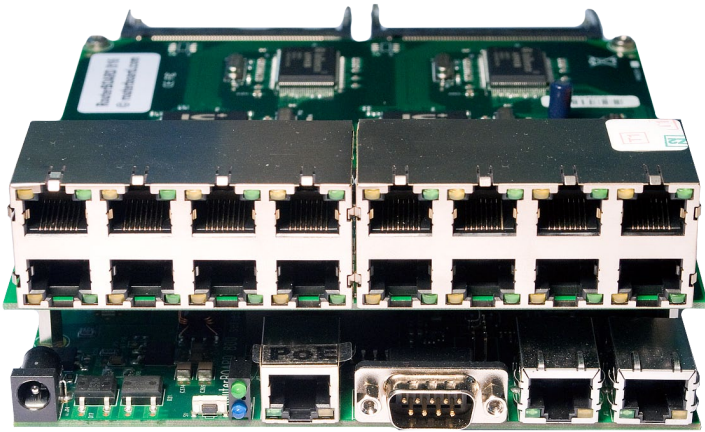

RouterBOARD 816

The new RB604 is an expansion board for RouterBOARD 800 and also the RouterBOARD 600 series. It attaches to the RouterBoard device to add 16 additional 10/100 ethernet ports.

Your RouterBOARD 800 can now 19 ethernet ports total. The Daughterboard has two switch chips, so by using this device, you can have two 8 port 10/100mbit switches built right into your routerboard.

The RouterBOARD 800 is the new high performance wireless platform. It has four miniPCI slots and three gigabit ethernet ports and it is the fastest wireless board that MikroTik has ever made.