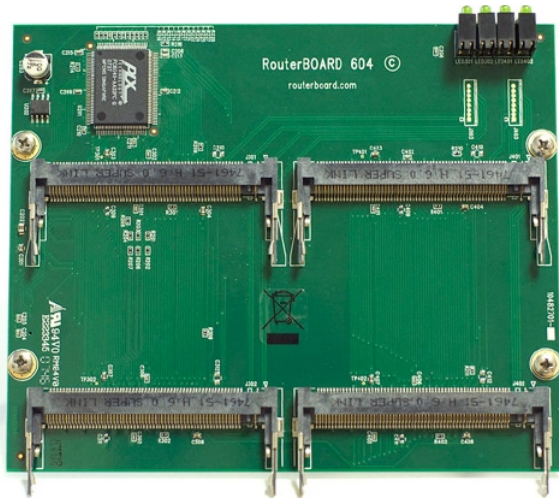

RouterBOARD 604

The new RB604 is an expansion for RouterBOARD 600 and also the RouterBOARD 500 series. It attaches to the RB device to add 4 additional miniPCI slots, your RouterBOARD 600 can now have 8 miniPCI slots total!

The RouterBOARD 600 is the high performance wireless platform. It has four miniPCI slots and three gigabit ethernet ports and it is the fastest wireless board that MikroTik has ever made, see more on www.routerboard.com